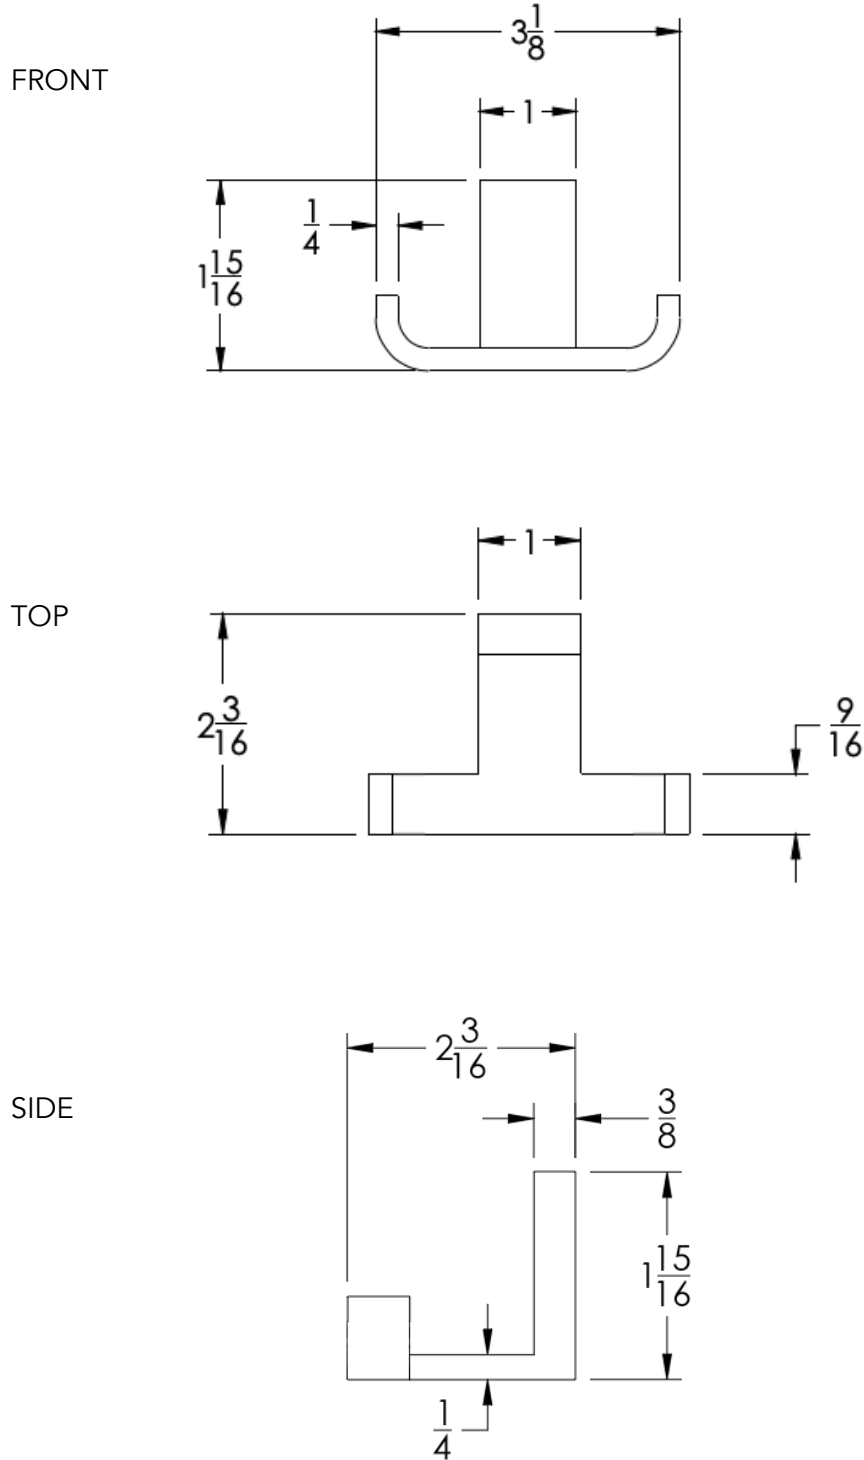

neelnox

LET
THERE
BE **DESIGN.**

FEATURES

- Premium 304 Grade Stainless Steel
- Solid Mount Construction
- Concealed Installation Hardware
- State of the art wall anchors included for installation on Dry wall or Tile

COLLECTION HARBOR

ROBE HOOK

Model	Product	Finishes Available
UNI-RHD1	Robe Hook	Multiple finishes available. Over 23 finishes to choose from.

FINISHES			
	Polished (-P)	Antique Copper (-ACOP)	Polished Gold (-PGLD)
	Brushed (-B)	Polished Brass (-PBRS)	Brushed Copper (-BCOP)
	Brushed Gold (-BGLD)	Matte White (-WHT)	Brushed Rose Gold (-BRGD)
	Matte Black (-BLK)	Brushed Modern Bronze (-BMBRZ)	Brushed Black (-BRBLK)
	Oil Rubbed Bronze (-ORB)	Glossy White (-GWHT)	Polished Black (-PBLK)
	Brushed Brass (-BBRS)	Polished Rose Gold (-PRGD)	Antique Nickel (-ANKL)
	Brushed Bronze (-BBRZ)	Unlacquered Brass (-UBRS)	Black Nickel (-NKBL)
	Antique Brass (-ABRS)	Polished Nickel (-PNKL)	

Dimensions in inches

NOTE: Dimensions subject to change without notice.